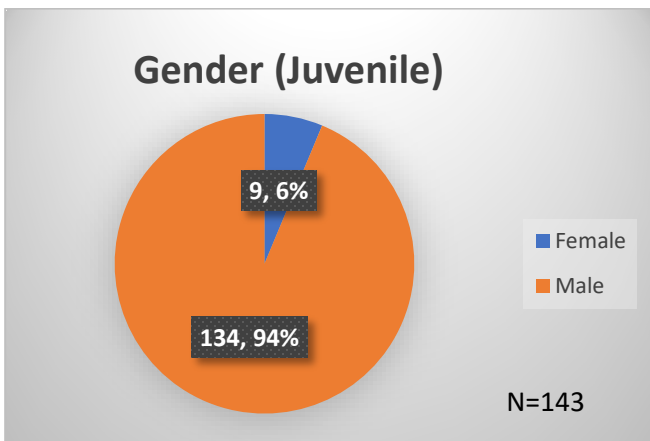

Daily Data Dashboard – August 21, 2023
Demographics for JTDC Population
Monday Morning Midnight Count

Total # of probation Involved youth¹: 1,293

¹ Probation Active: Any youth who is pending sentencing with an active social history, has been formally placed on probation or supervision with Cook County Juvenile Probation on the date of the report.

*Age, Gender and Race for Criminal Court population (N=2) is not represented in this report.

Data sources: cFive Supervisor – Probation Population and RMIS – JTDC Population

Daily Data Dashboard – August 21, 2023
Demographics for JTDC Population
Monday Morning Midnight Count