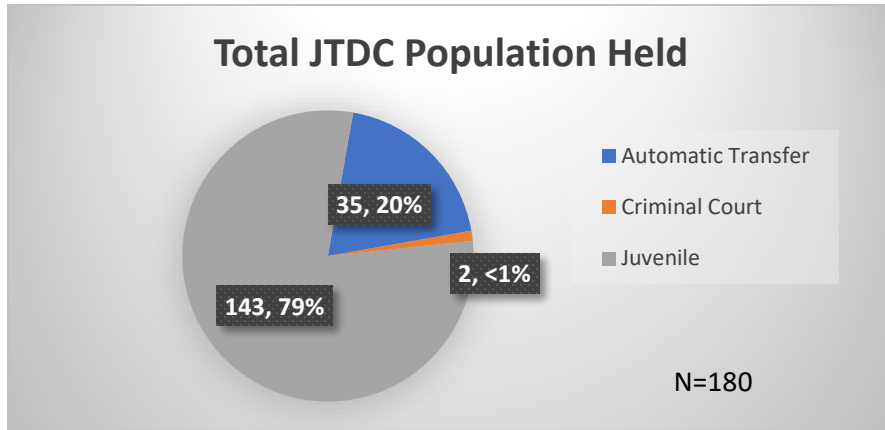

Daily Data Dashboard – August 21, 2023
Demographics for JTDC Population
Monday Morning Midnight Count

Total # of probation Involved youth¹: 1,293

¹ Probation Active: Any youth who is pending sentencing with an active social history, has been formally placed on probation or supervision with Cook County Juvenile Probation on the date of the report.

*Age, Gender and Race for Criminal Court population (N=2) is not represented in this report.

Data sources: cFive Supervisor – Probation Population and RMIS – JTDC Population

Daily Data Dashboard – August 21, 2023
Demographics for JTDC Population
Monday Morning Midnight Count