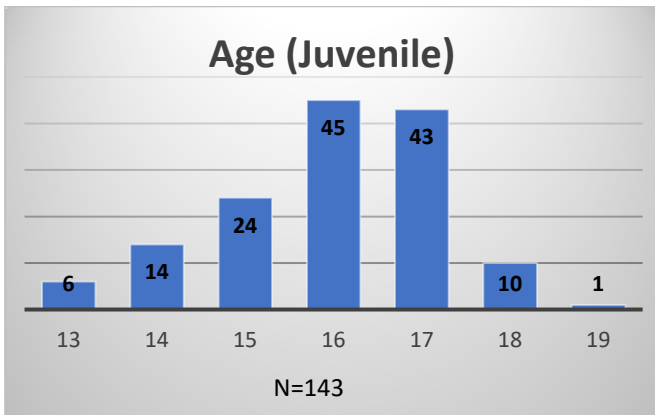

Daily Data Dashboard – August 21, 2023
Demographics for JTDC Population
Monday Morning Midnight Count

Total # of probation Involved youth¹: 1,293

¹ Probation Active: Any youth who is pending sentencing with an active social history, has been formally placed on probation or supervision with Cook County Juvenile Probation on the date of the report.

*Age, Gender and Race for Criminal Court population (N=2) is not represented in this report.

Data sources: cFive Supervisor – Probation Population and RMIS – JTDC Population

Daily Data Dashboard – August 21, 2023
Demographics for JTDC Population
Monday Morning Midnight Count