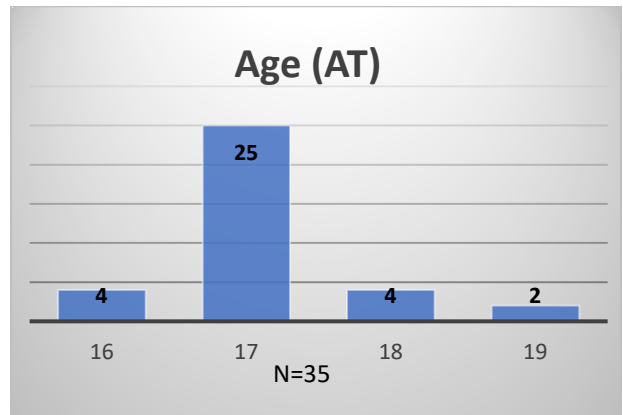

Daily Data Dashboard – August 21, 2023
Demographics for JTDC Population
Monday Morning Midnight Count

Total # of probation Involved youth¹: 1,293

¹ Probation Active: Any youth who is pending sentencing with an active social history, has been formally placed on probation or supervision with Cook County Juvenile Probation on the date of the report.

*Age, Gender and Race for Criminal Court population (N=2) is not represented in this report.

Data sources: cFive Supervisor – Probation Population and RMIS – JTDC Population

Daily Data Dashboard – August 21, 2023
Demographics for JTDC Population
Monday Morning Midnight Count