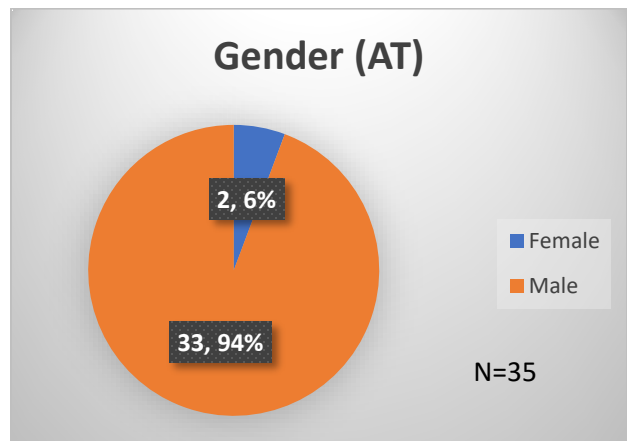

Daily Data Dashboard – August 21, 2023
Demographics for JTDC Population
Monday Morning Midnight Count

Total # of probation Involved youth¹: 1,293

¹ Probation Active: Any youth who is pending sentencing with an active social history, has been formally placed on probation or supervision with Cook County Juvenile Probation on the date of the report.

*Age, Gender and Race for Criminal Court population (N=2) is not represented in this report.

Data sources: cFive Supervisor – Probation Population and RMIS – JTDC Population

Daily Data Dashboard – August 21, 2023
Demographics for JTDC Population
Monday Morning Midnight Count